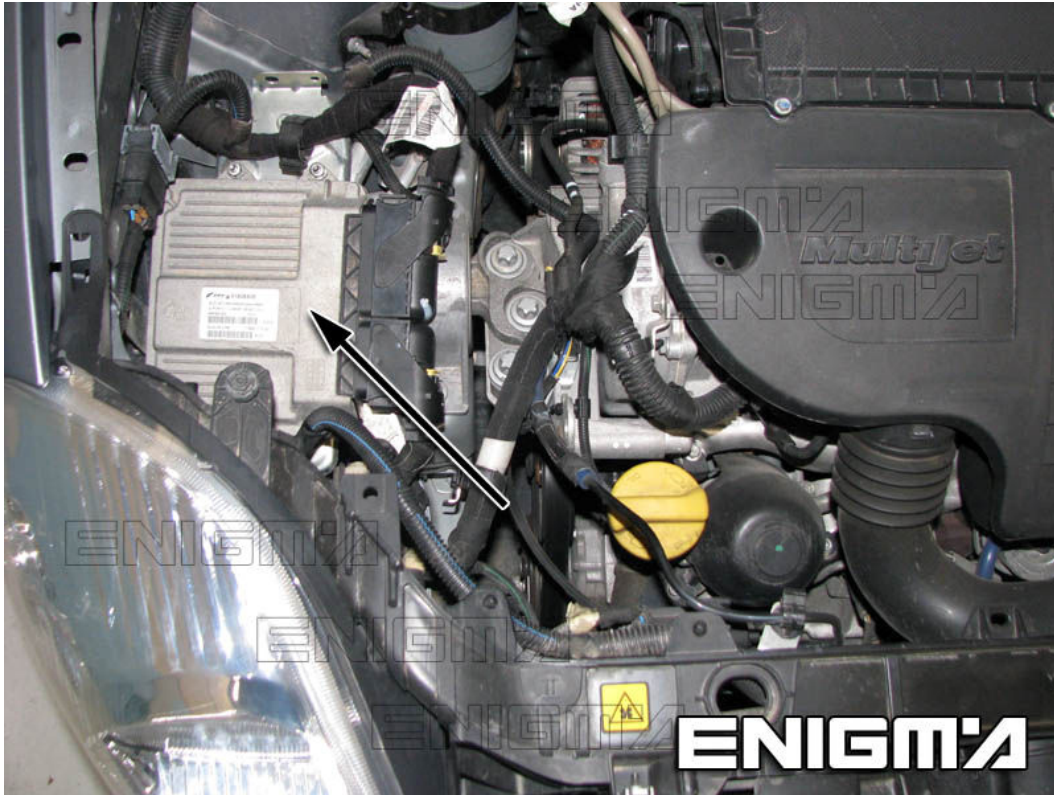

# FIAT ECU LOCATOR

LOCATIONS IN DIFFERENTS MODELS WHERE U CAN LOCATE ECU:

- GRANDE PUNTO:

- LINTEA: