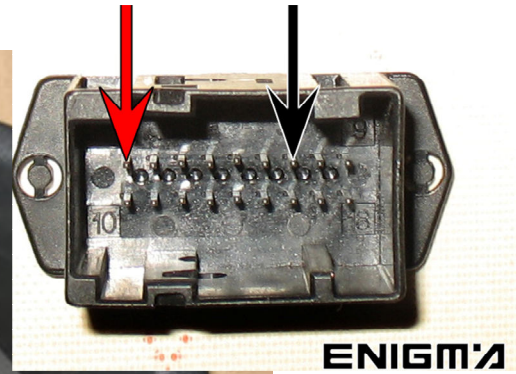

FIAT PUNTO2 95040

USE CABLE C4, TAKE OFF DASH FROM CAR DASH, OPEN ALL DASH, PLEASE MAKE IT CAREFULLY. WHEN WE HAVE MAIN BOARD ON OUR HANDS LOCATE EPROM MEMORY, AND CLIP IT CHECKING PIN 1 AS SHOWN OF PHOTO BELOW: