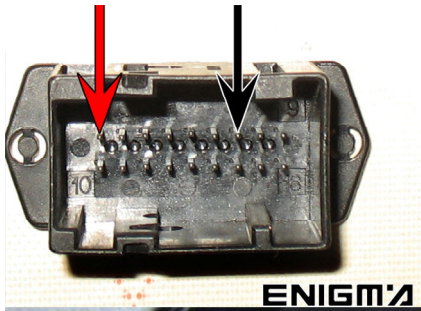

FIAT PUNTO3 95040

USE CABLE C4, TAKE OFF DASH FROM CAR DASH, OPEN ALL DASH, PLEASE MAKE IT CAREFULLY. WHEN WE HAVE MAIN BOARD ON OUR HANDS LOCATE EPROM MEMORY, AND CLIP IT CHECKING PIN 1 AS SHOWN OF PHOTO BELOW: