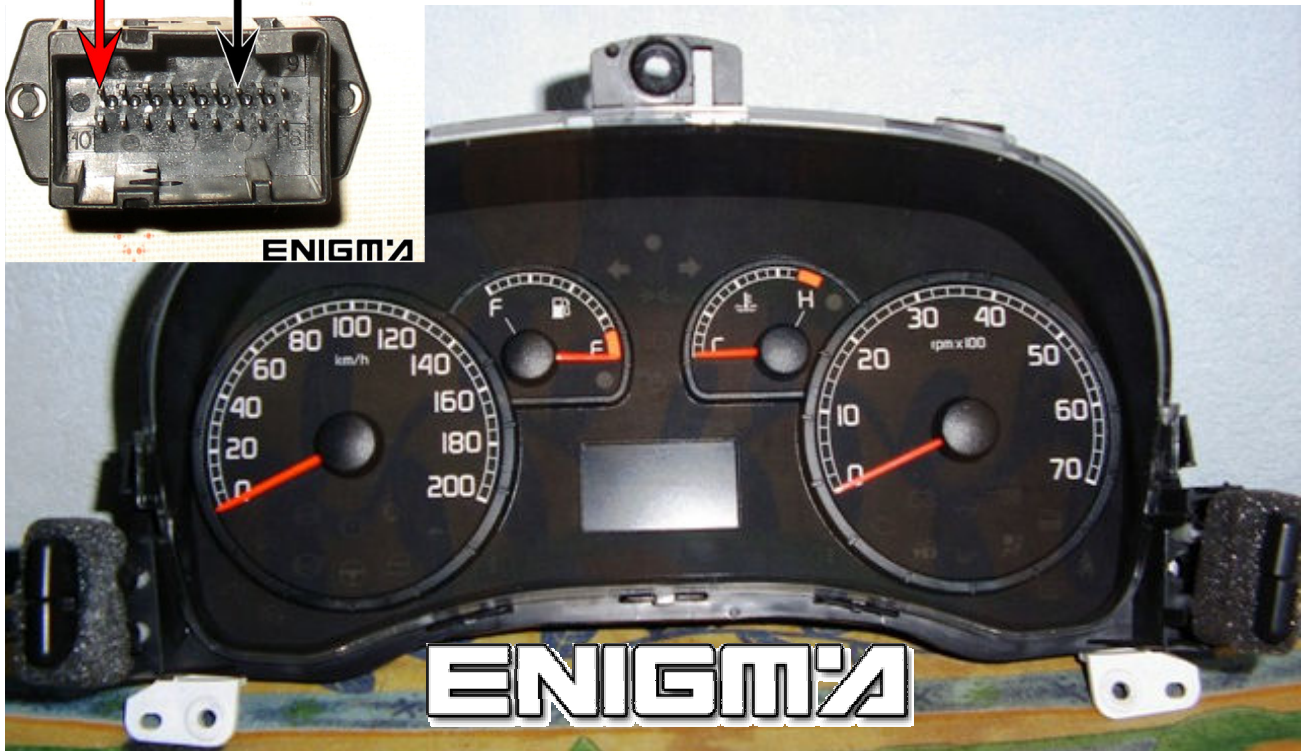

FIAT PUNTO3 95040

USE CABLE C4, TAKE OFF DASH FROM CAR DASH, OPEN ALL DASH, PLEASE MAKE IT CAREFULLY. WHEN WE HAVE MAIN BOARD ON OUR HANDS LOCATE EPROM MEMORY, AND CLIP IT CHECKING PIN 1 AS SHOWN OF PHOTO BELOW: