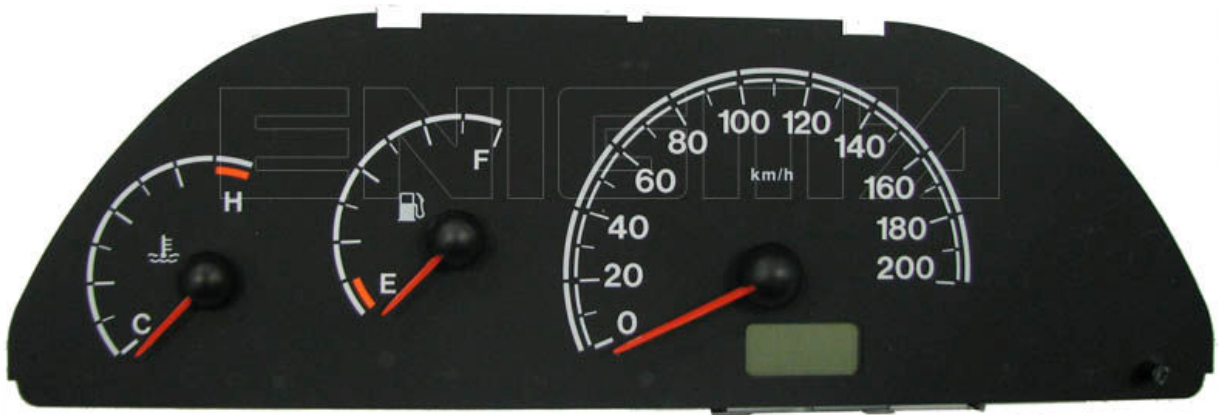

FIAT UNO BASIC

USE CABLE C4, OPEN ALL DASH, PLEASE MAKE IT CAREFULLY, THEN LOCATE EPROM MEMORY 95040, AND CLIP IT CHECKING **PIN 1** AS SHOWN OF PHOTO BELOW: