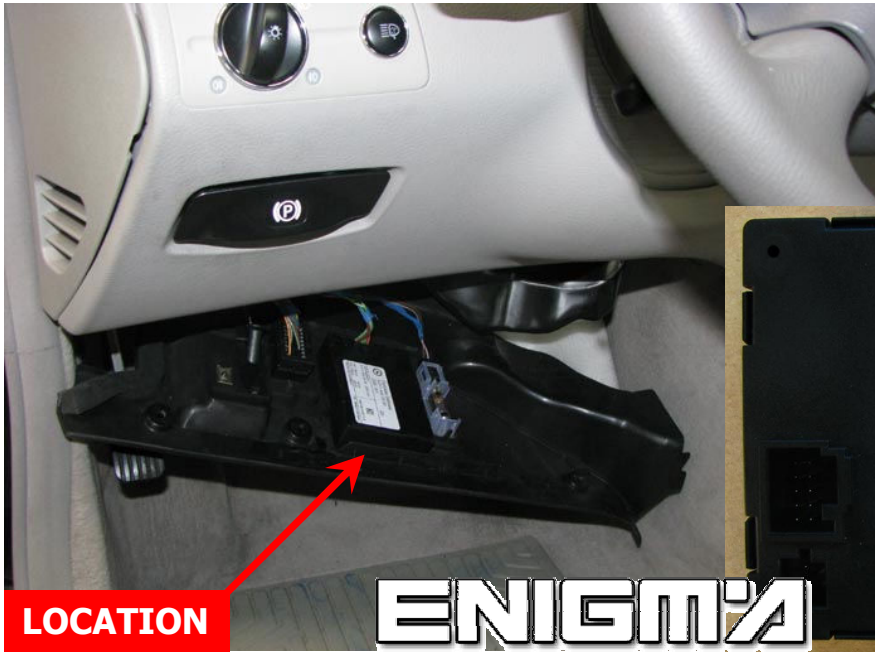

MERCEDES BENZ E-W211 ZGS FROM 2004

USE CABLE C12. REMOVE FROM CAR THIS MODULE CAREFULLY AND OPEN IT.

NEXT SOLDER CABLE LEADS ACCORDING TO COLOURS AS SHOWN ON PHOTO BELOW: