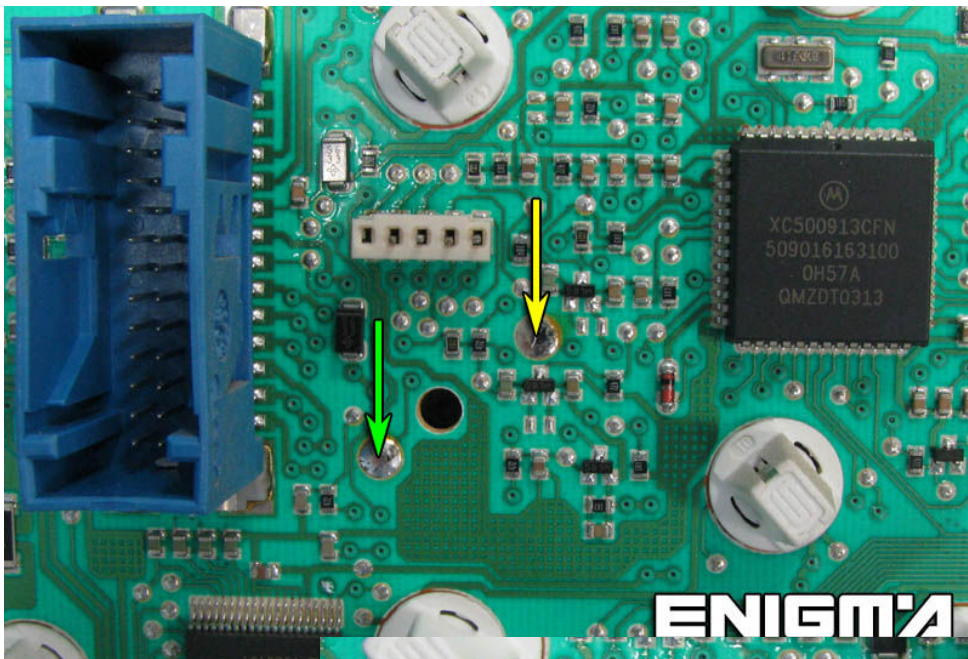

CITROEN EVASION

USE CABLE C12,
REMOVE BACK
PLASTIC COVER
FROM DASH,
SOLDER CABLE
LEADS ACCORDING
TO COLOURS AS
SHOWN OF BELOW
PHOTOS: