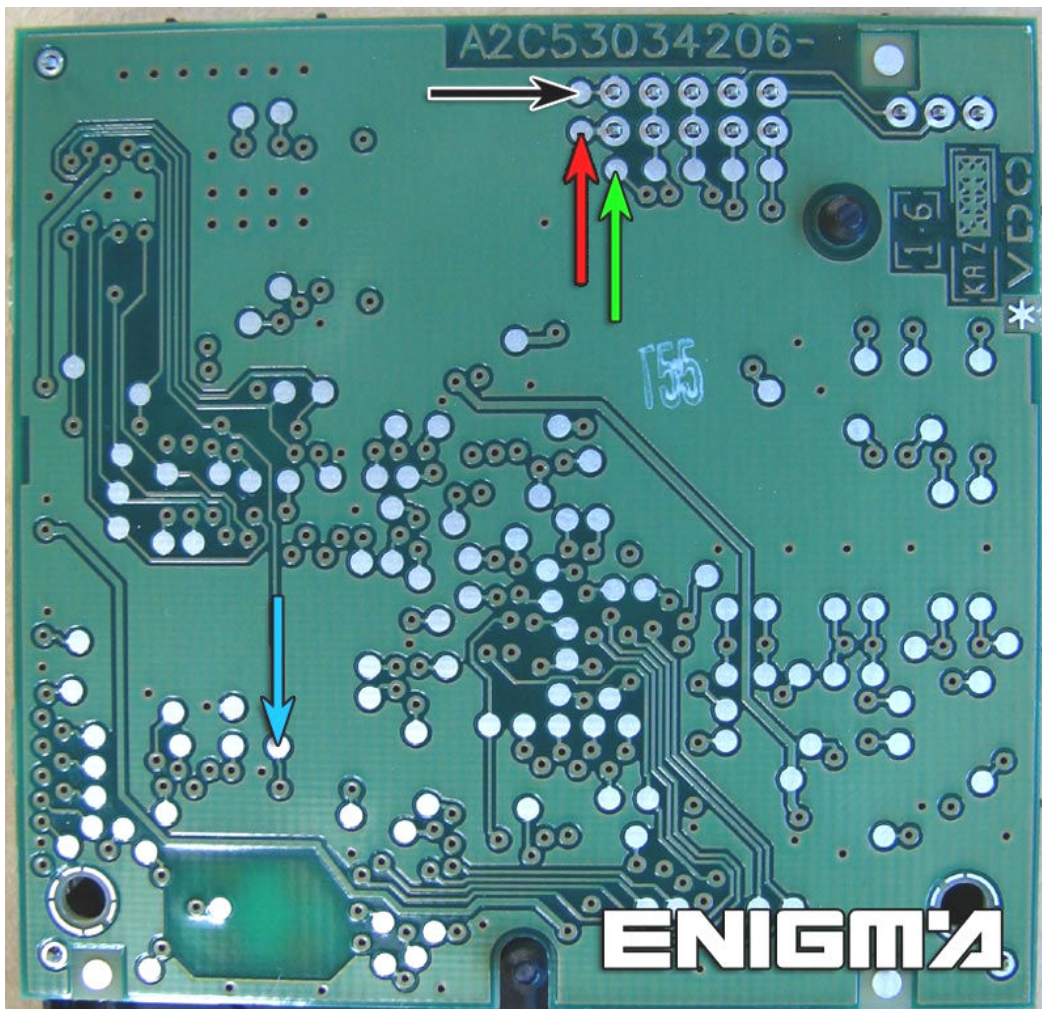

# MERCEDES BENZ CLS-W219 ZGS

USE CABLE C12. REMOVE FROM CAR THIS MODULE CAREFULLY AND OPEN IT.

**LOCATION**

**ENIGMA**

NEXT SOLDER CABLE LEADS ACCORDING TO COLOURS AS SHOWN ON PHOTO BELOW:

**ENIGMA**