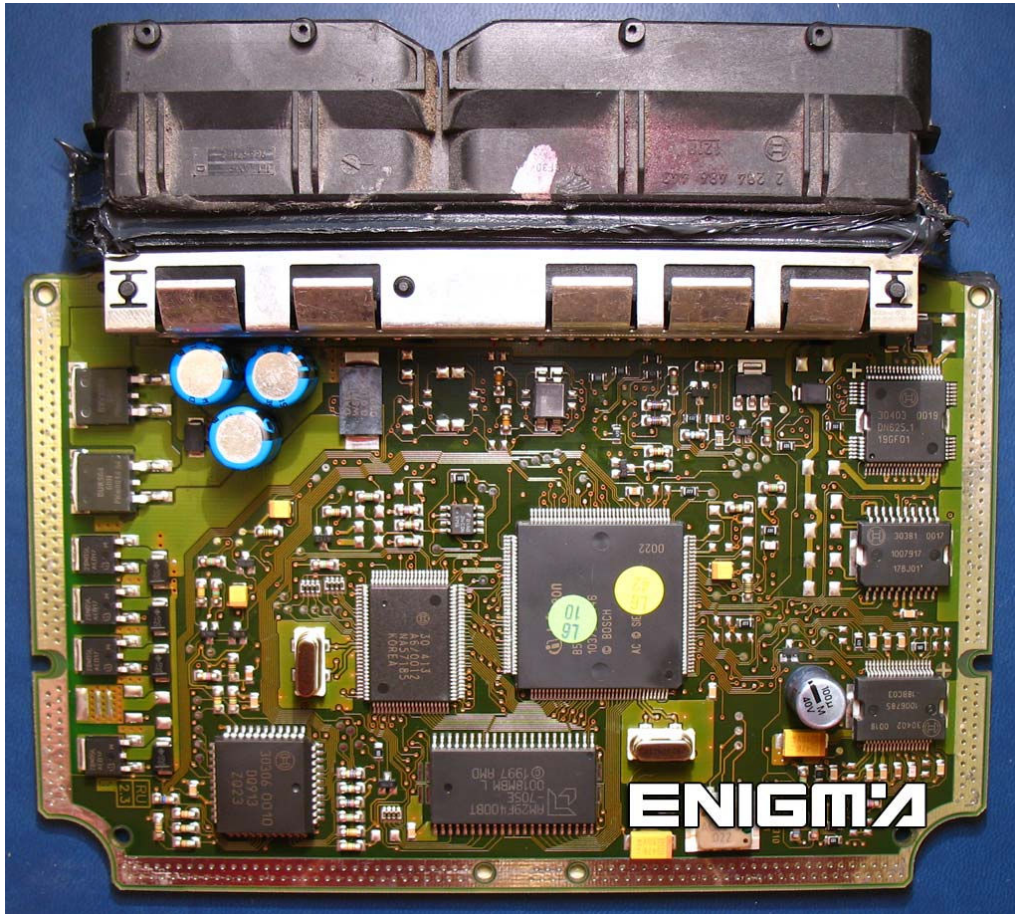

# SEAT EDC15 ECU MEMORY

ALL VAG CARS HAVE SECOND MEMORY INSIDE ECU, THIS CAN BE READ BY VAS5052 MACHINE, SO YOU CAN PROGRAM, OPEN OUTSIDE METAL COVER:

THEN LOCATE EPROM MEMORY 24C04, AND CLIP IT CHECKING PIN 1 AS SHOWN OF BELOW PHOTO: