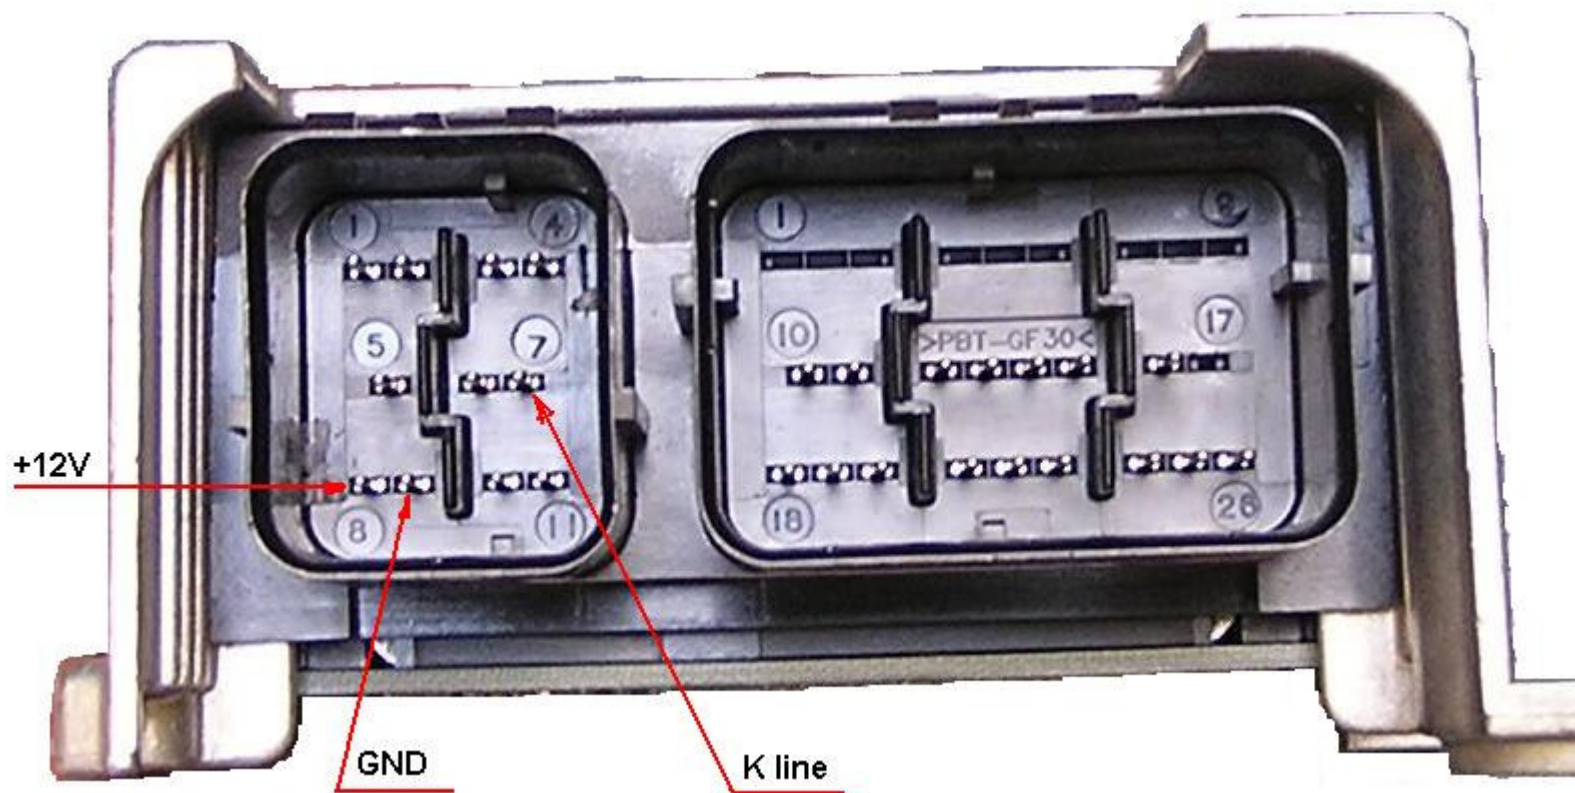

AIRBAG MODULES MADE BY SIEMENS

AIRBAG MODULES MADE BY BOSCH

FORD AIRBAG RESET TOOL'S OBD CONNECTOR