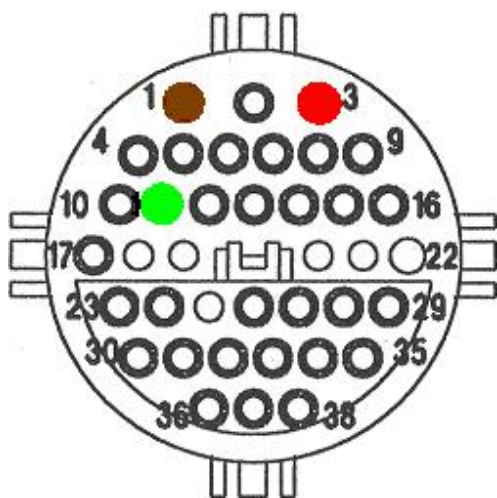

MERCEDES PRESA DIAGNOSI ROTONDA SU TRACK

TRACK ROTUNDA MERCEDES DIAGNOSE PLUG

PIN 1 - MASSA - GROUND

PIN 3 - BATTERY + 12 V

PIN 11 - K LINE TRASMISSION