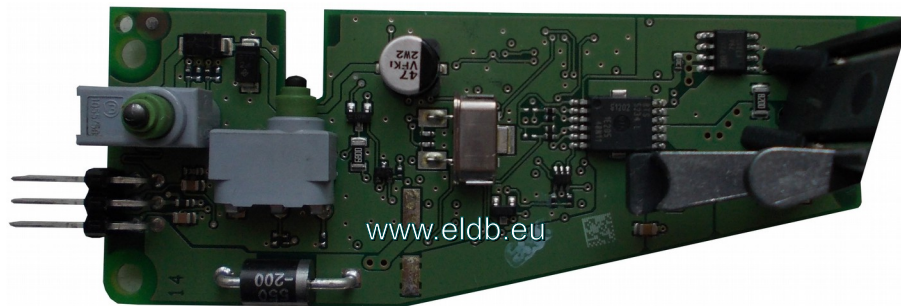

# AUDI ELV MC68HC908GR16

(work with known security bytes)

Rev.A  
2015.09.27

\*All wires about 12cm length