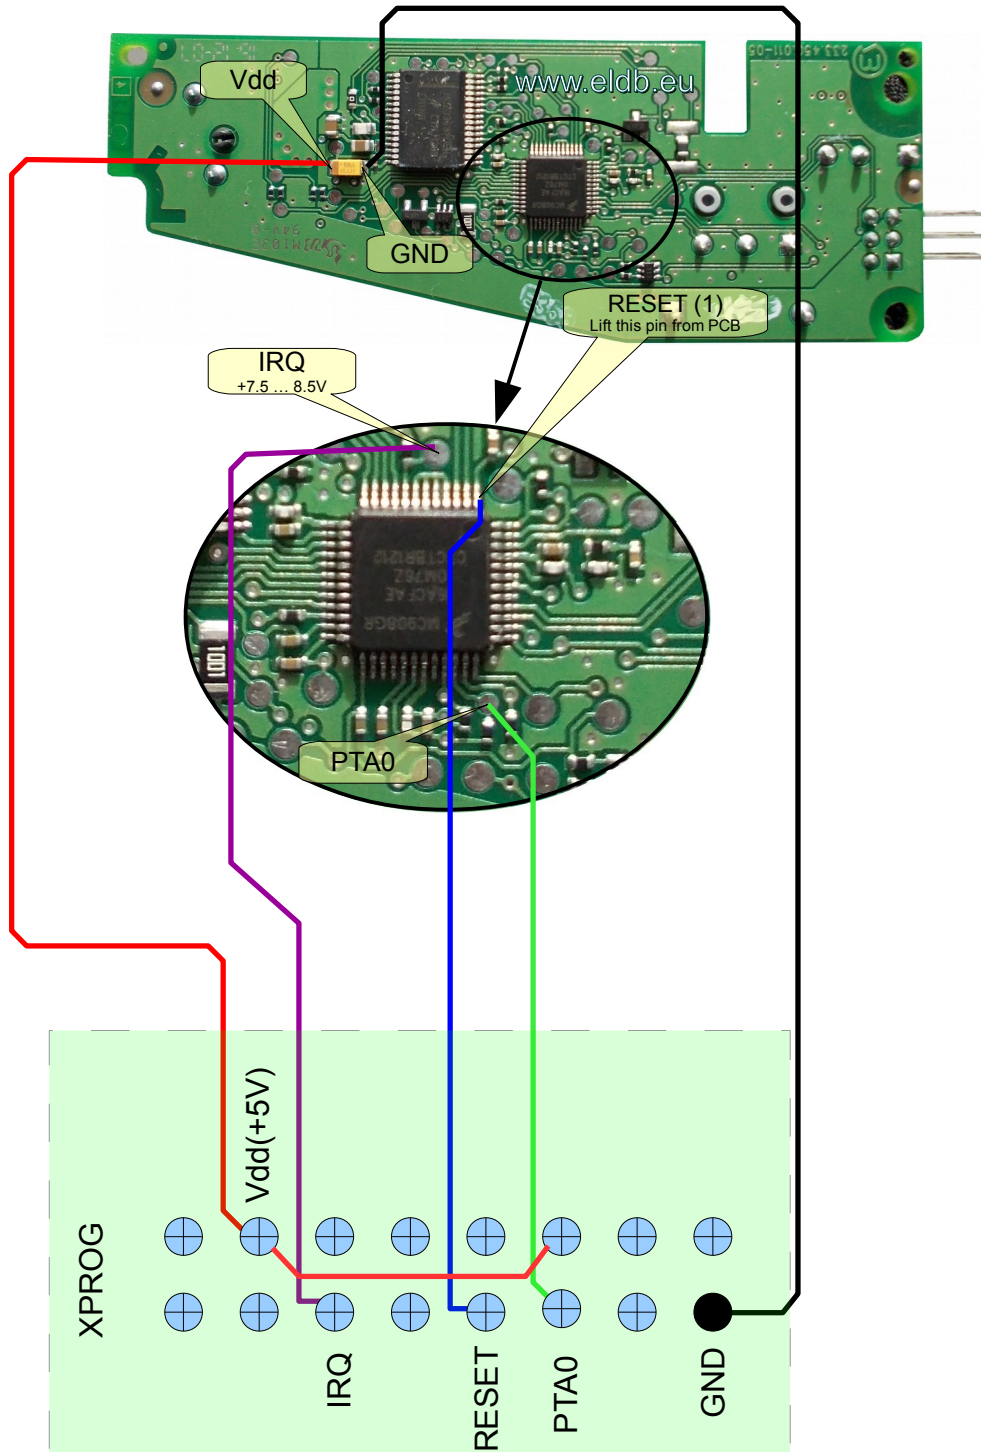

# AUDI ELV MC68HC908GR16

(work with known security bytes)

Rev.A  
2015.09.27

\*All wires about 12cm length