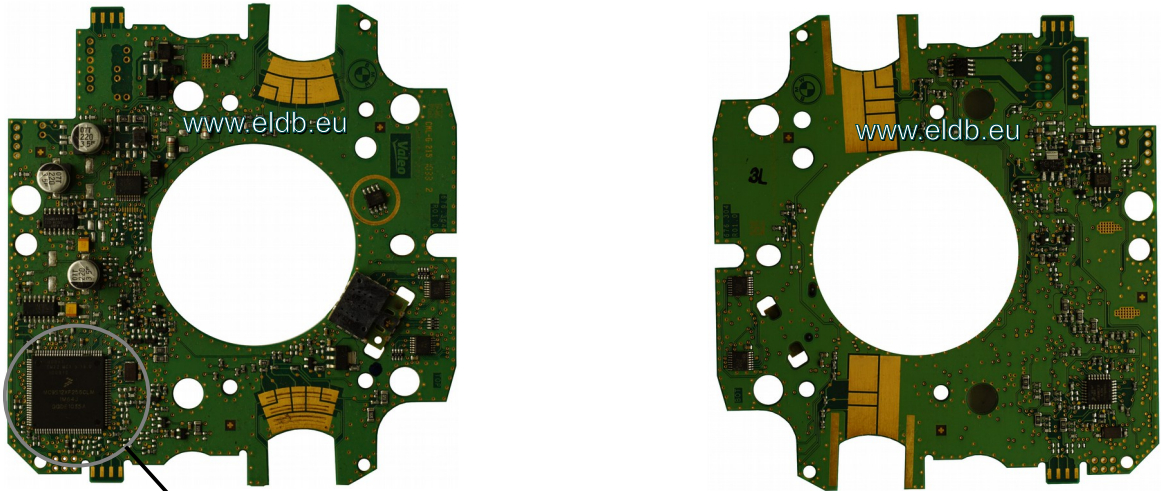

BMW F SZL

9S12XF256 1M64J

2017.10.30 Rev. B

*All wires about 12cm length