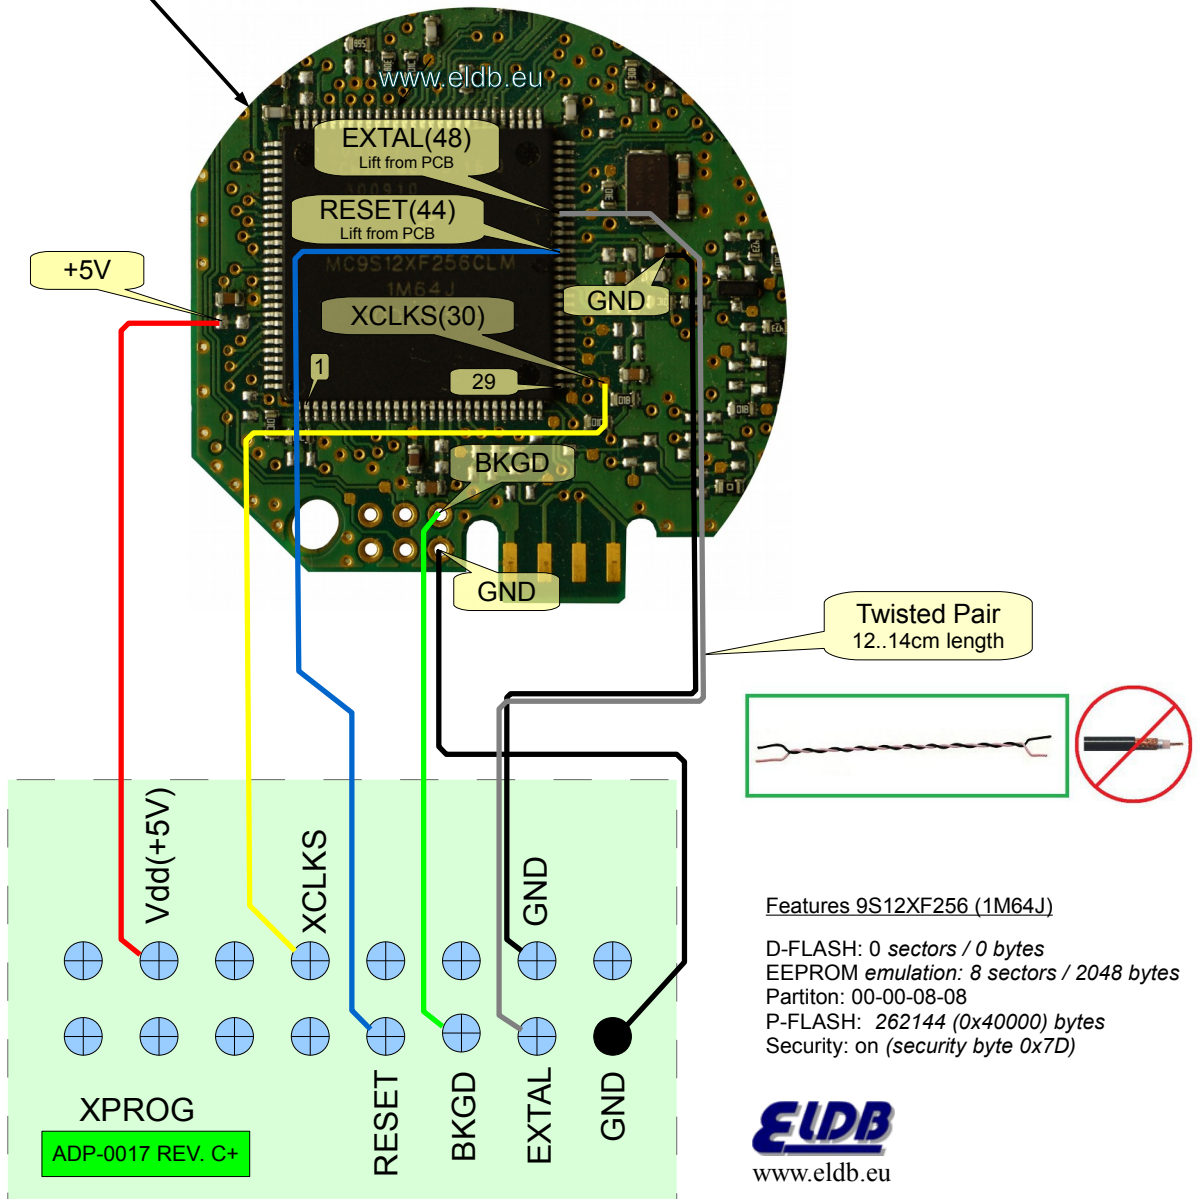

BMW F SZL

9S12XF256 1M64J

2017.10.30 Rev. B

*All wires about 12cm length