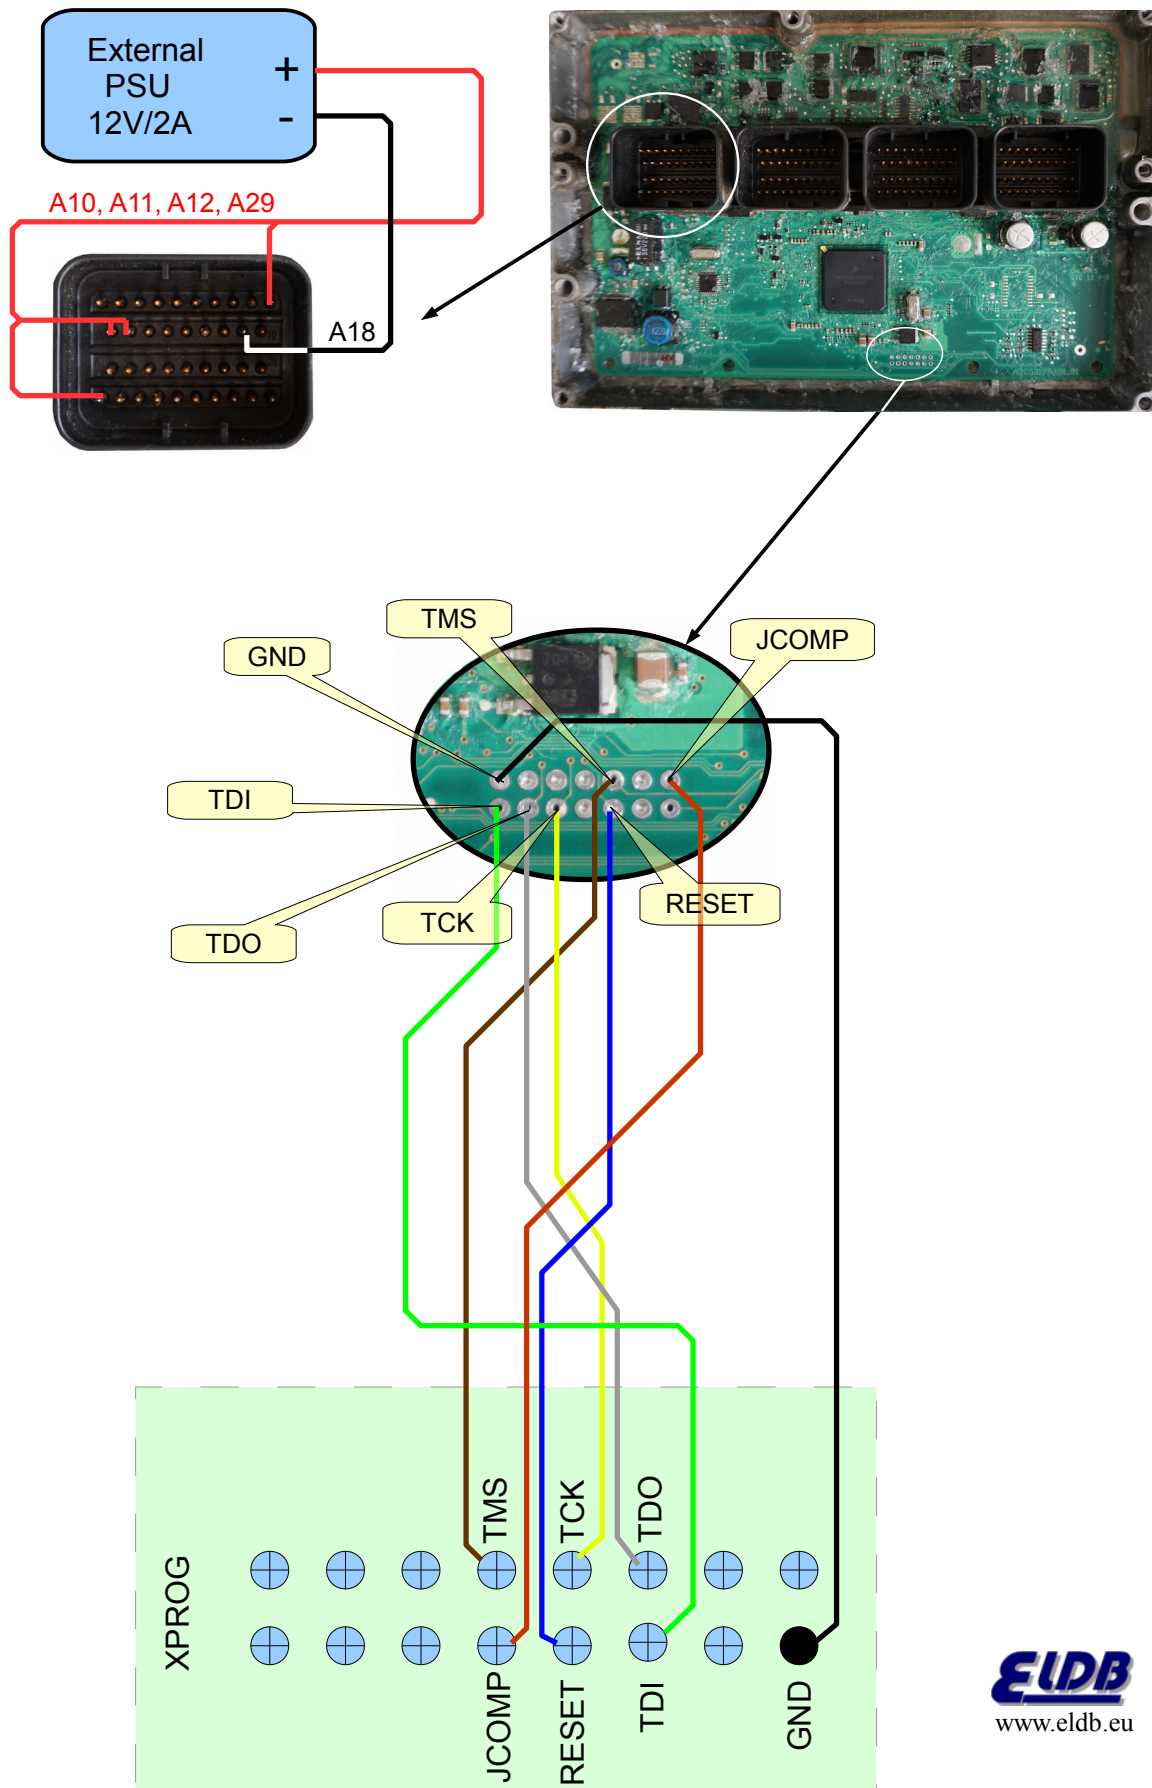

MPC5554 NCG4 Chrysler-Dodge-Jeep

additionally external ST95320 supported thru JTAG->SPI

Rev.A
2015.07.07

*All wires about 12cm length