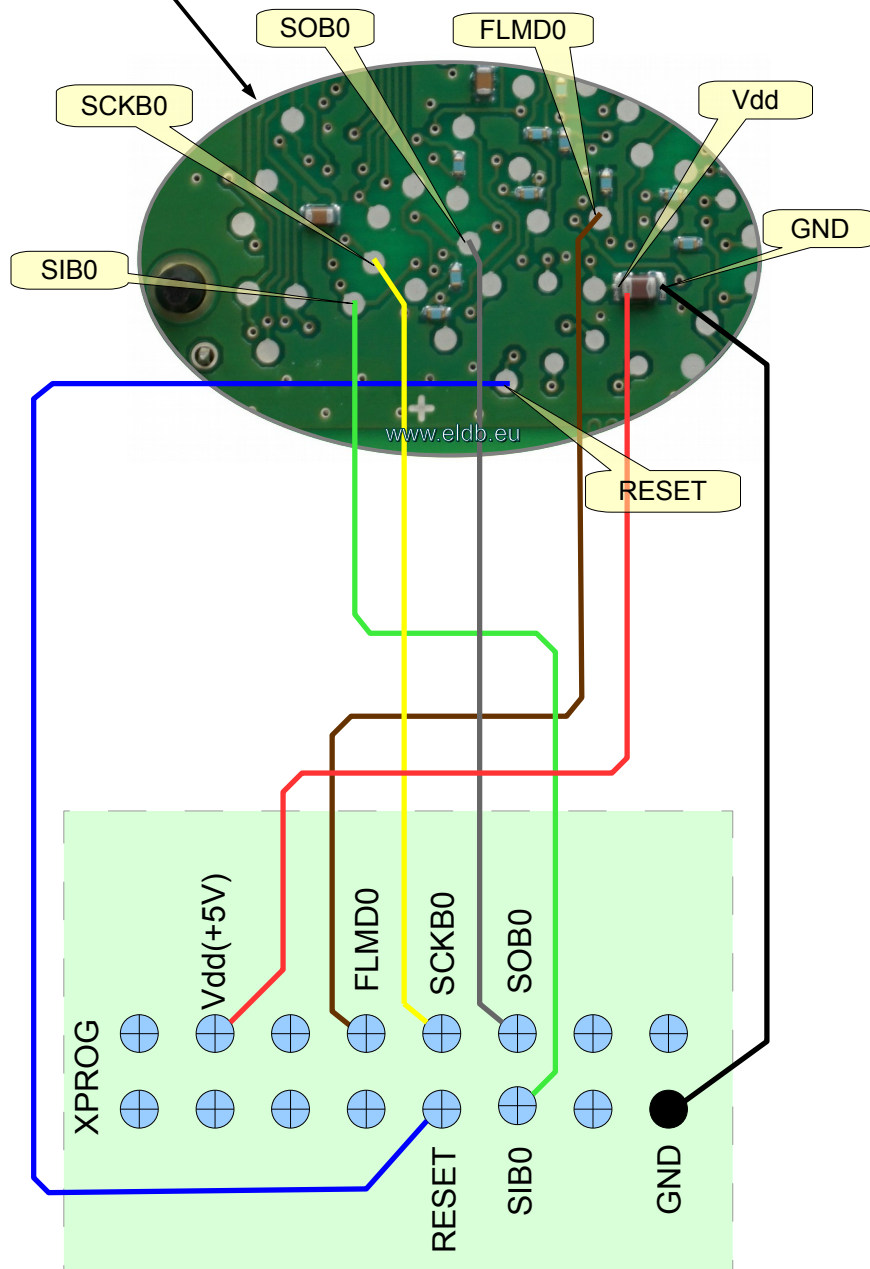

Peugeot/Citroen D70F3624

Rev.A
2016.05.18

*All wires about 12cm length