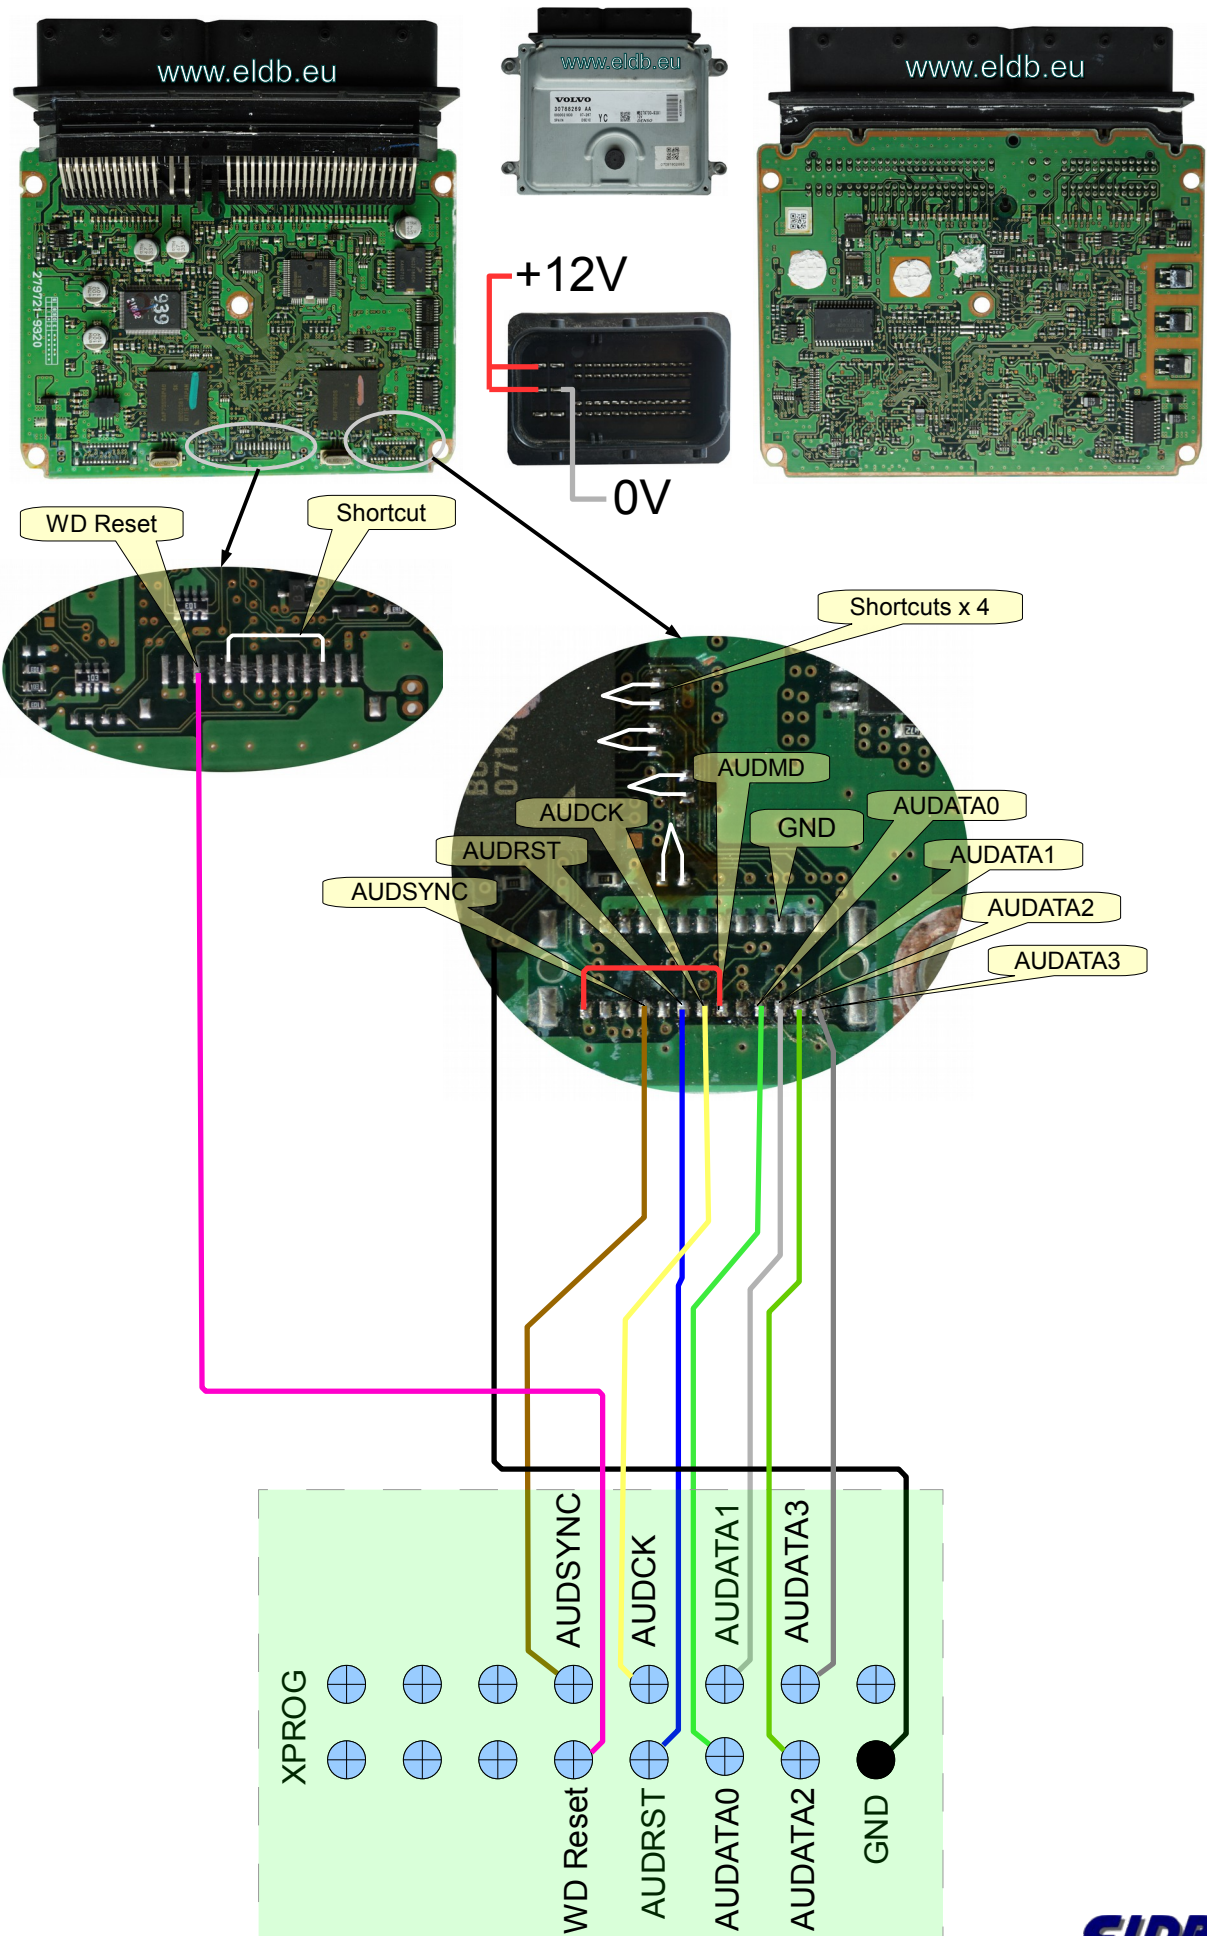

VOLVO S80 3.2 R4F70580S

READ MODE

Rev.A
2017.05.31

*All wires about 12cm length

VOLVO S80 3.2 R4F70580S WRITE MODE

Rev.A
2017.05.31