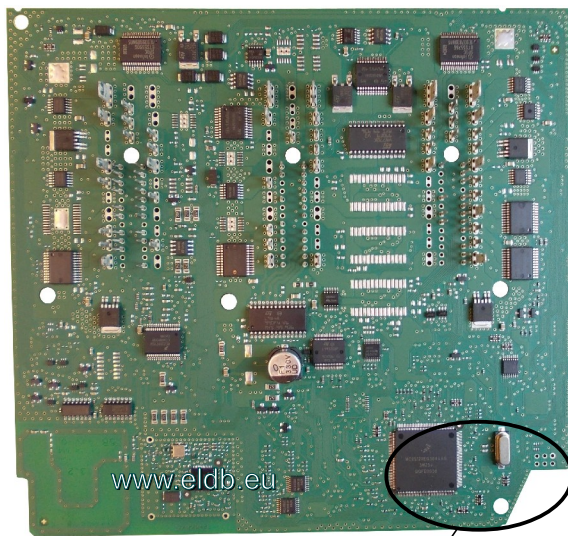

VW BCM

9S12XEQ384 3M25J

2013.02.02 Rev. 1

Twisted Pair
12..14cm length

***All wires about 12cm length**

Features 9S12XEQ384 (3M25J)

D-FLASH: 0 sectors / 0 bytes

EEPROM emulation: 16 sectors / 4096 bytes

P-FLASH: 393280 (0x60040) bytes

Security: secured (security byte 0x81)

www.eldb.eu