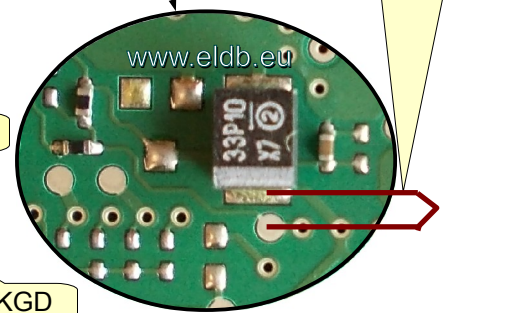

VW BCM

9S12XEQ384 3M25J

2013.02.02 Rev. 1

Twisted Pair
12..14cm length

***All wires about 12cm length**

Features 9S12XEQ384 (3M25J)

D-FLASH: 0 sectors / 0 bytes

EEPROM emulation: 16 sectors / 4096 bytes

P-FLASH: 393280 (0x60040) bytes

Security: secured (security byte 0x81)

www.eldb.eu