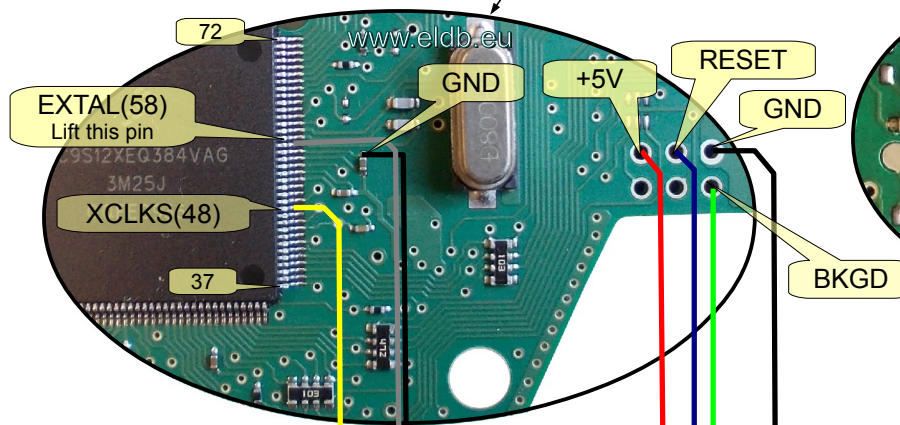

VW BCM

9S12XEQ384 3M25J

2013.02.02 Rev. 1

Twisted Pair
12..14cm length

***All wires about 12cm length**

Features 9S12XEQ384 (3M25J)

D-FLASH: 0 sectors / 0 bytes

EEPROM emulation: 16 sectors / 4096 bytes

P-FLASH: 393280 (0x60040) bytes

Security: secured (security byte 0x81)

www.eldb.eu