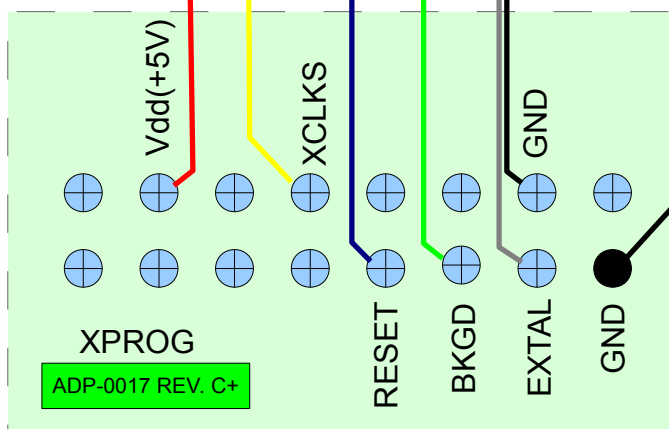

VW BCM

9S12XEQ384 3M25J

2013.02.02 Rev. 1

Twisted Pair
12..14cm length

***All wires about 12cm length**

Features 9S12XEQ384 (3M25J)

D-FLASH: 0 sectors / 0 bytes

EEPROM emulation: 16 sectors / 4096 bytes

P-FLASH: 393280 (0x60040) bytes

Security: secured (security byte 0x81)

www.eldb.eu