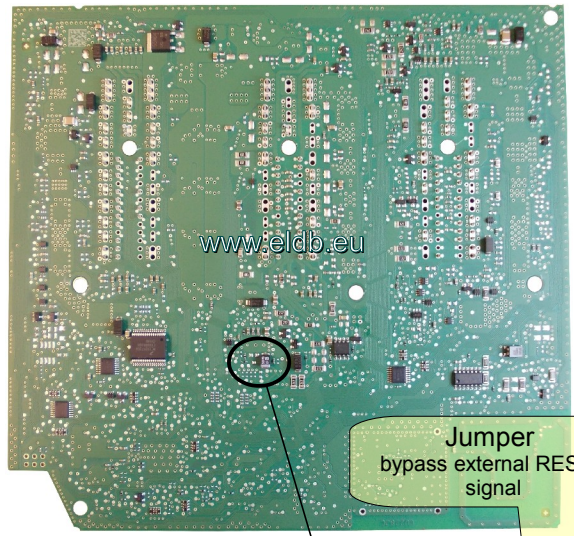

VW BCM

9S12XEQ384 3M25J

2013.02.02 Rev. 1

Twisted Pair
12..14cm length

***All wires about 12cm length**

Features 9S12XEQ384 (3M25J)

D-FLASH: 0 sectors / 0 bytes

EEPROM emulation: 16 sectors / 4096 bytes

P-FLASH: 393280 (0x60040) bytes

Security: secured (security byte 0x81)

www.eldb.eu